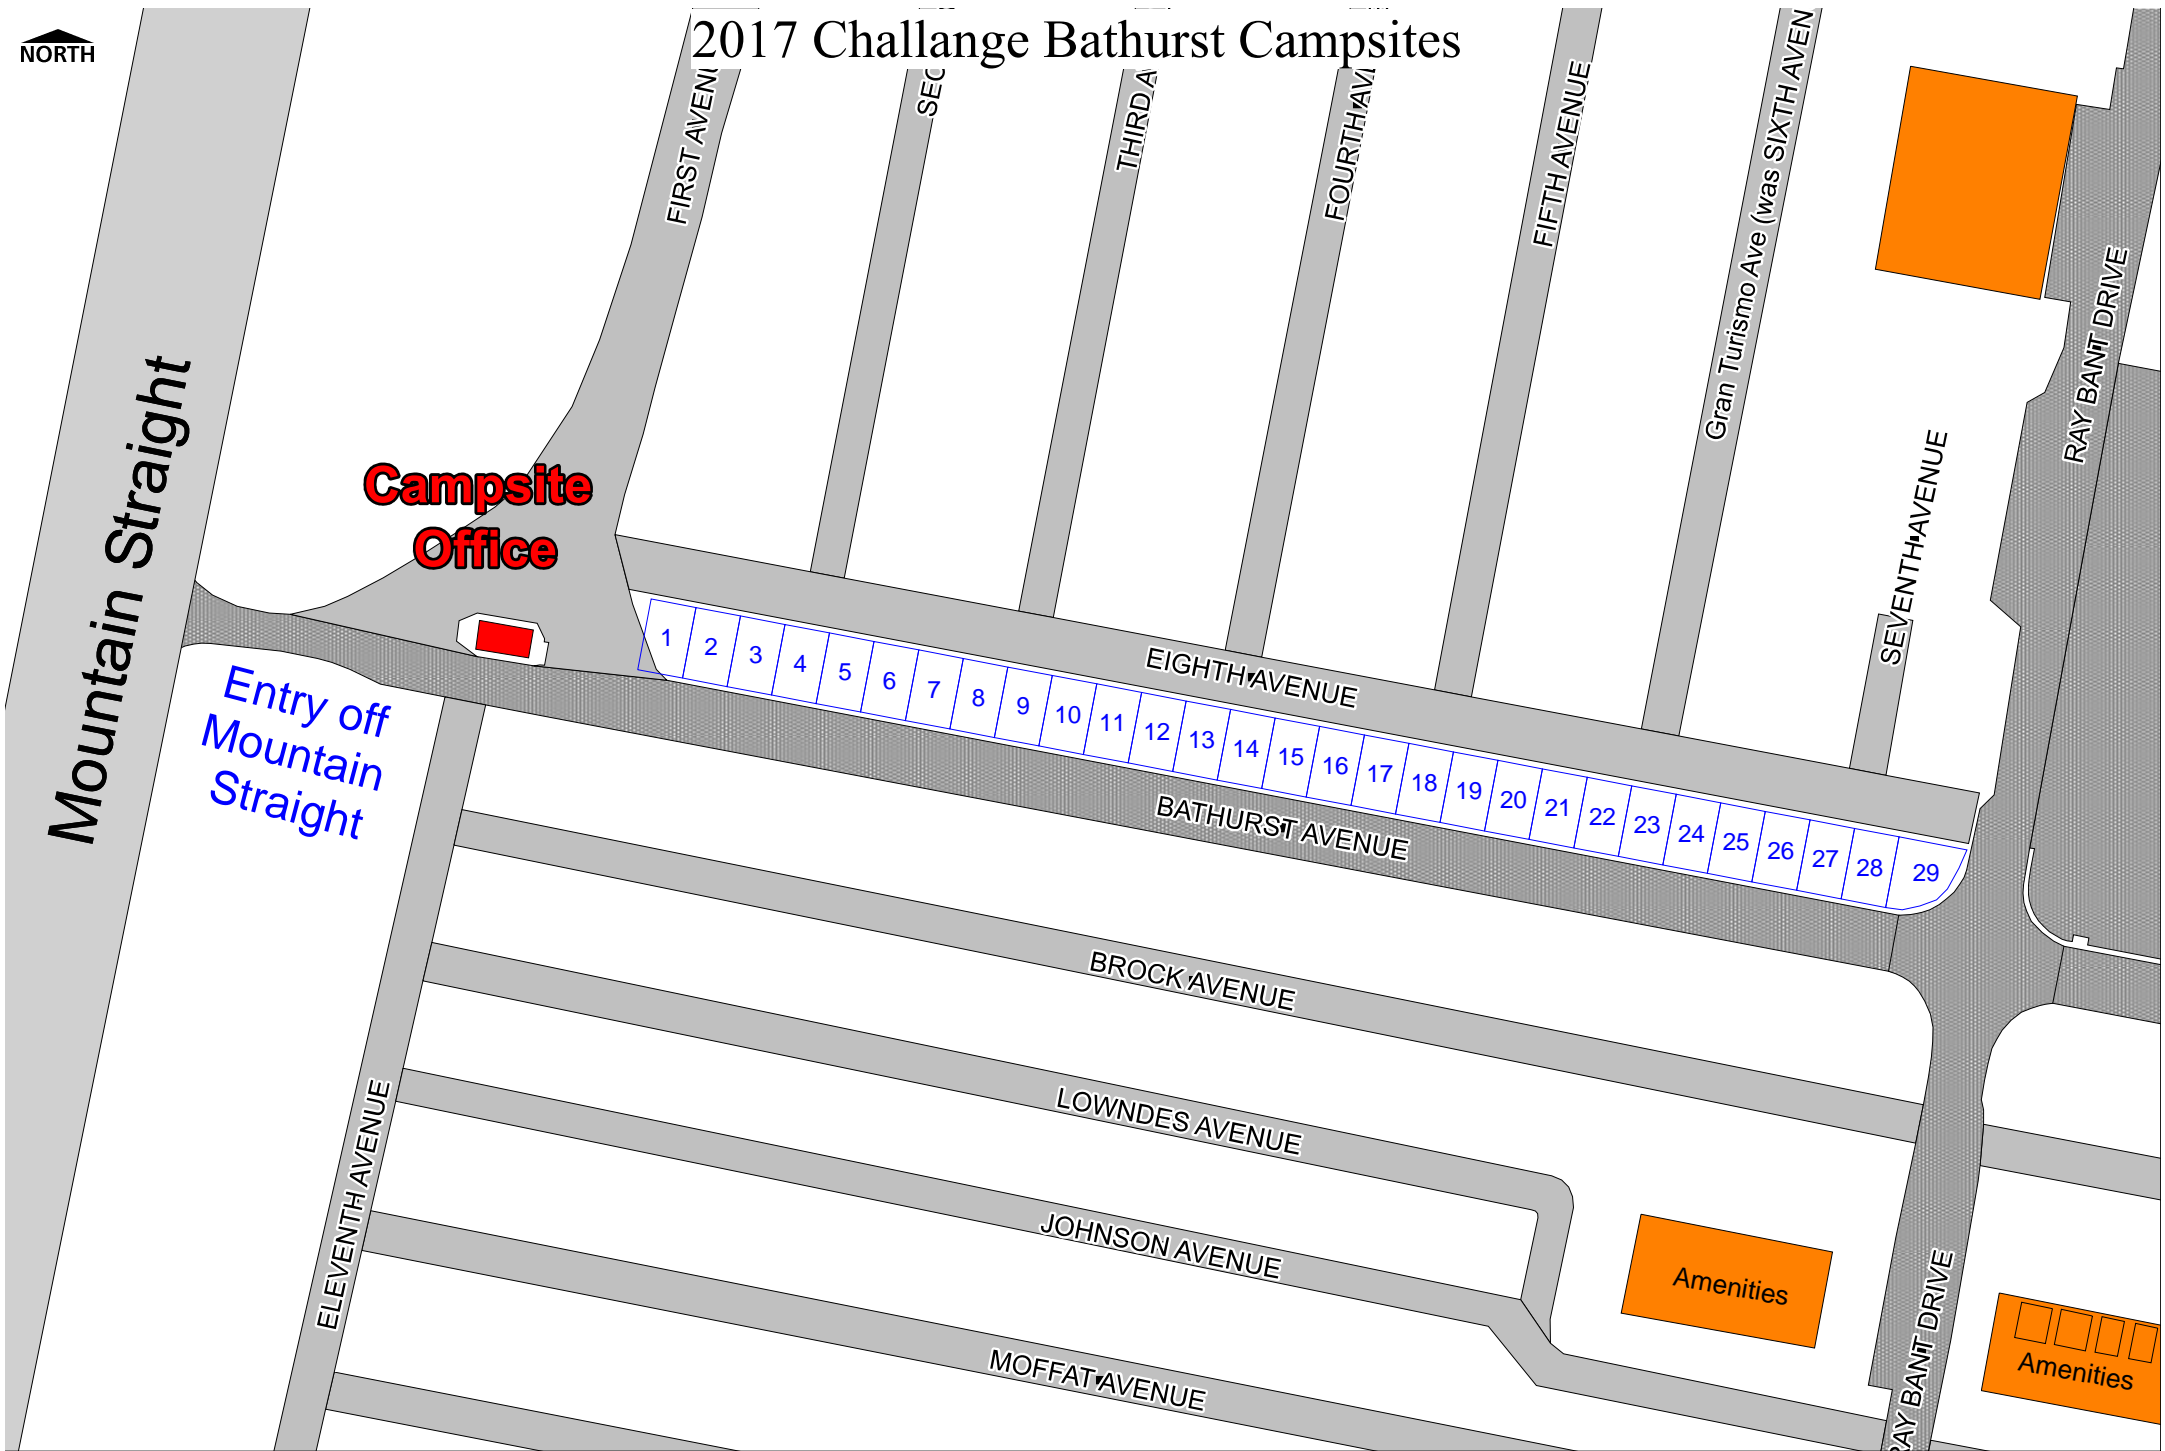

2017 Challenge Bathurst Campsites

Bathurst Regional Council expressly disclaims all liability for errors or omissions of any kind whatsoever, or any loss, damage or other consequence which may arise from any person relying on information in this Plan.

Date 26/05/2017

Note: The colours on this Plan do not indicate landuse zones under the Bathurst Regional Local Environment Plan 2014

"Base Maps: © Department of Lands 2006"